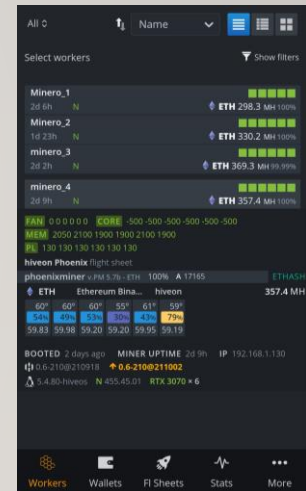

COSTES Y MANTENIMIENTO

Los Rigs se operan con el software de minería Hive Os, Todo el **mantenimiento diario que dura 3 minutos de reloj, se realiza en control remoto desde una App o via Web**

El mantenimiento del Rig por tanto es totalmente virtual **RigsMineria** pone a disposición del cliente un canal postventa para resolver incidencias en caso de que no sepa resolverlas el cliente, y para grandes empresas que externalizan, RigsMineria pone a disposición del cliente un servicio de mantenimiento con una cuota mensual por RIG de 15€ + IVA.

El coste en consumo eléctrico generado por 1 Rig de minería instalado de 6 x 3060Ti LHR es de 50€ / 70€ al mes